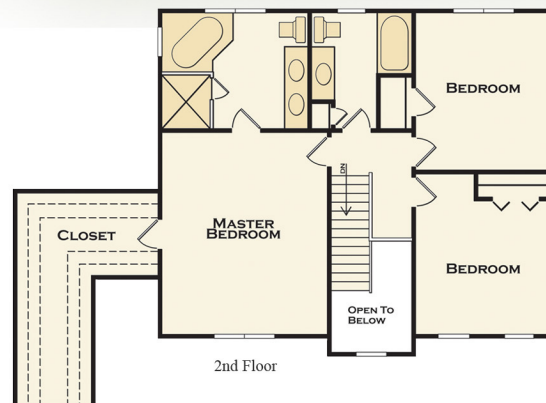

Traditional Colonial

Model #2014

This comfortable 3 bedroom cape home utilizes space well for comfort and enjoyment.

Features include first floor master suite with whirlpool tub, custom shower and walk-in closet. Vaulted ceilings in the dining room. Cathedral ceiling in the family room and the foyer.

First-floor laundry, hardwood floors and central heat and air continue the list of included amenities.

Kitchen features include granite counter tops and island counter.

Attached 2 car garage.

2,014 Square Feet

3 Bedrooms 2 Car Garage

2 1/2 Bathrooms

Room sizes shown are approximate

Amenities:

- Spacious Bedrooms
- Whirlpool Tub
- Walk-in Closet
- Cathedral Ceilings
- Vaulted Ceilings
- First-Floor Laundry
- Hardwood Floors
- Central Heat & Air
- Granite Countertops
- Island Counter
- Two Car Garage