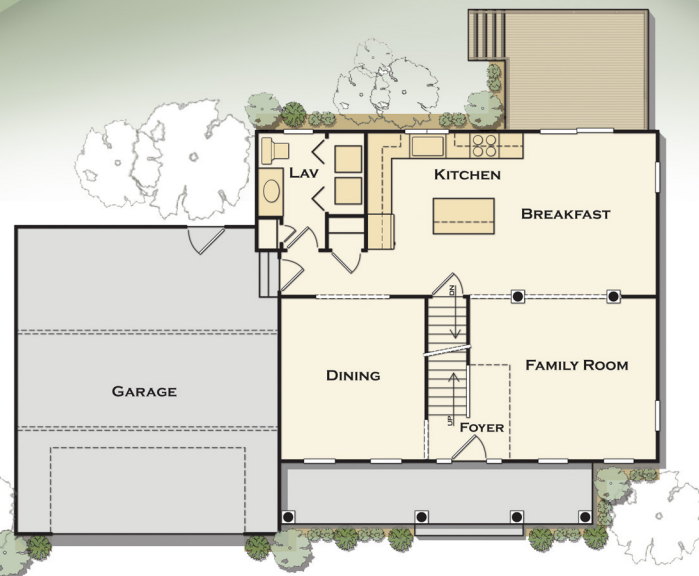

Traditional Colonial

Model #2014

This comfortable 3 bedroom cape home utilizes space well for comfort and enjoyment.

Features include first floor master suite with whirlpool tub, custom shower and walk-in closet. Vaulted ceilings in the dining room. Cathedral ceiling in the family room and the foyer.

First-floor laundry, hardwood floors and central heat and air continue the list of included amenities.

Kitchen features include granite counter tops and island counter.

Attached 2 car garage.

2,014 Square Feet

3 Bedrooms 2 Car Garage

2 1/2 Bathrooms

Room sizes shown are approximate

Amenities:

- Spacious Bedrooms
- Whirlpool Tub
- Walk-in Closet
- Cathedral Ceilings
- Vaulted Ceilings
- First-Floor Laundry
- Hardwood Floors
- Central Heat & Air
- Granite Countertops
- Island Counter
- Two Car Garage