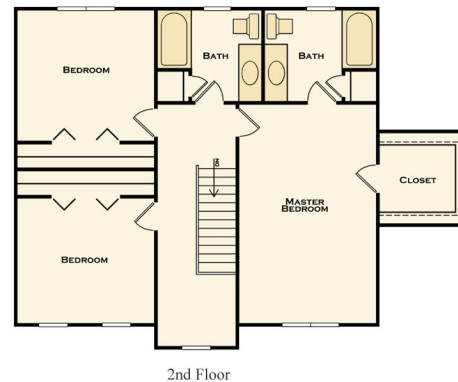

Executive Colonial

Model #2388

With hardwood floors throughout, the Executive Colonial 2388 features a first-floor master bedroom suite, laundry and family room with fireplace.

Crown molding and chair rail add classic touches to the spacious dining room. Among many other quality features.

The home offers central AC, a 12'x16' deck and a 2-car garage.

2,388 Square Feet

4 Bedrooms 2 Car Garage
3 Bathrooms

Amenities:

- Spacious Bedrooms
- Hardwood Floors
- Walk-in Closet
- Master Suite
- Laundry Room
- Family Room
- Fireplace
- Crown Molding
- Chair Rail
- Open Kitchen
- Island Counter
- Two Car Garage