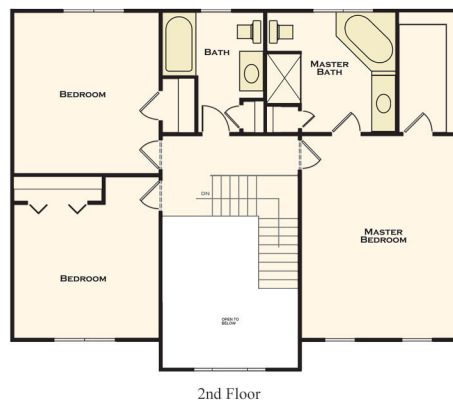

Custom Colonial

Model #FP2608

2,608 Square Feet

3 Bedrooms 2 Car Garage
2 1/2 Bathrooms

This comfortable home utilizes space well for comfort and enjoyment.

Among its features, it has 3 bedrooms on the second floor, a master bathroom with whirlpool tub and walk-in closet, and a 20'x24' family room with cathedral ceiling and gas fireplace.

An open foyer, first-floor laundry, hardwood floors and central AC continue the list of included amenities.

Kitchen features include granite counter tops and a 6' island counter.

The home also has a 2-car drive-under garage.

Amenities:

- Spacious Bedrooms
- Whirlpool Tub
- Walk-in Closet
- Cathedral Ceilings
- Gas Fireplace
- Open Foyer
- First-Floor Laundry
- Hardwood Floors
- Central Heat & Air
- Granite Countertops
- Island Counter
- Two Car Garage