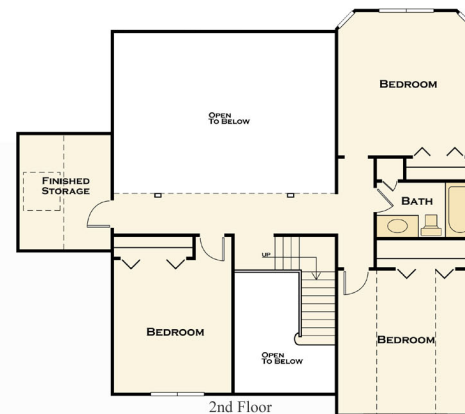

Contemporary Colonial

Model #3100

3,100 Square Feet

4 Bedrooms 2 Car Garage
2 1/2 Bathrooms

Integrating modern ideas into the colonial concept, this home offers a master bedroom suite with whirlpool tub, walk-in closet and double-bowl vanity on the first floor.

An open foyer and 22' balcony overlooking the family room and fireplace create impressive spaces.

Open design continues with the dining room and kitchen area that includes a 14' breakfast nook as well as a sliding glass door that opens onto the rear deck.

Additional life-enhancing features include a library with office and a 2-car garage.

Amenities:

- Spacious Bedrooms
- Master Suite
- Walk-in Closet
- Double-Bowl Vanity
- Open Foyer
- Balcony
- Fireplace
- Open Kitchen
- Breakfast Nook
- Large Deck
- Library & Office
- Two Car Garage